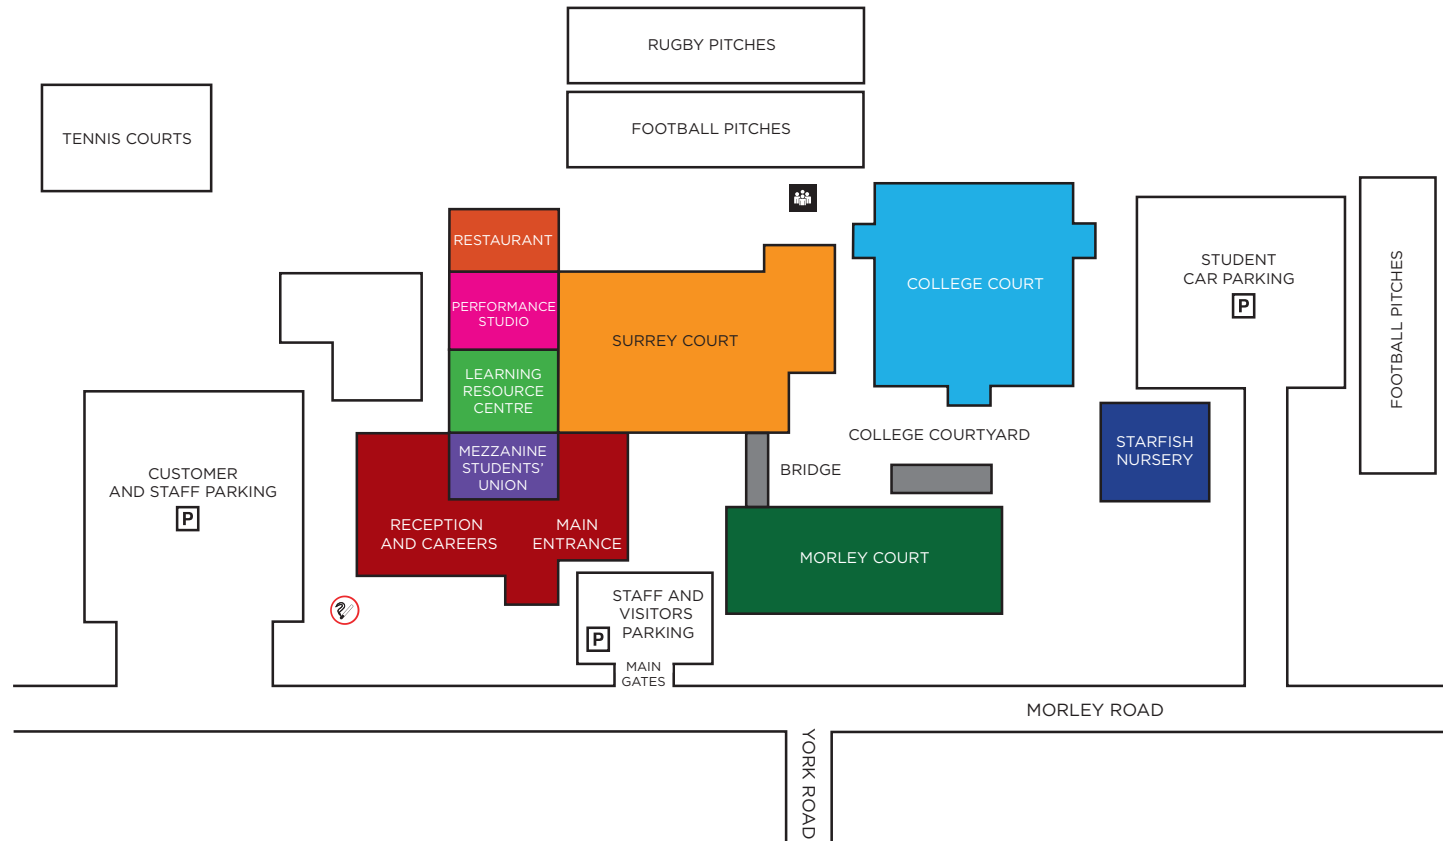

- Main Entrance
 - Reception and Careers
 - LRC
 - Performance Studio
 - College Court
 - Surrey Court
 - Morley Court
 - Mezzanine/Students' Union
 - Restaurant
 - Starfish Nursery
-
- ? Designated Smoking Areas
 - £ Finance
 - P Disabled Parking
 - ⊞ Assembly Point